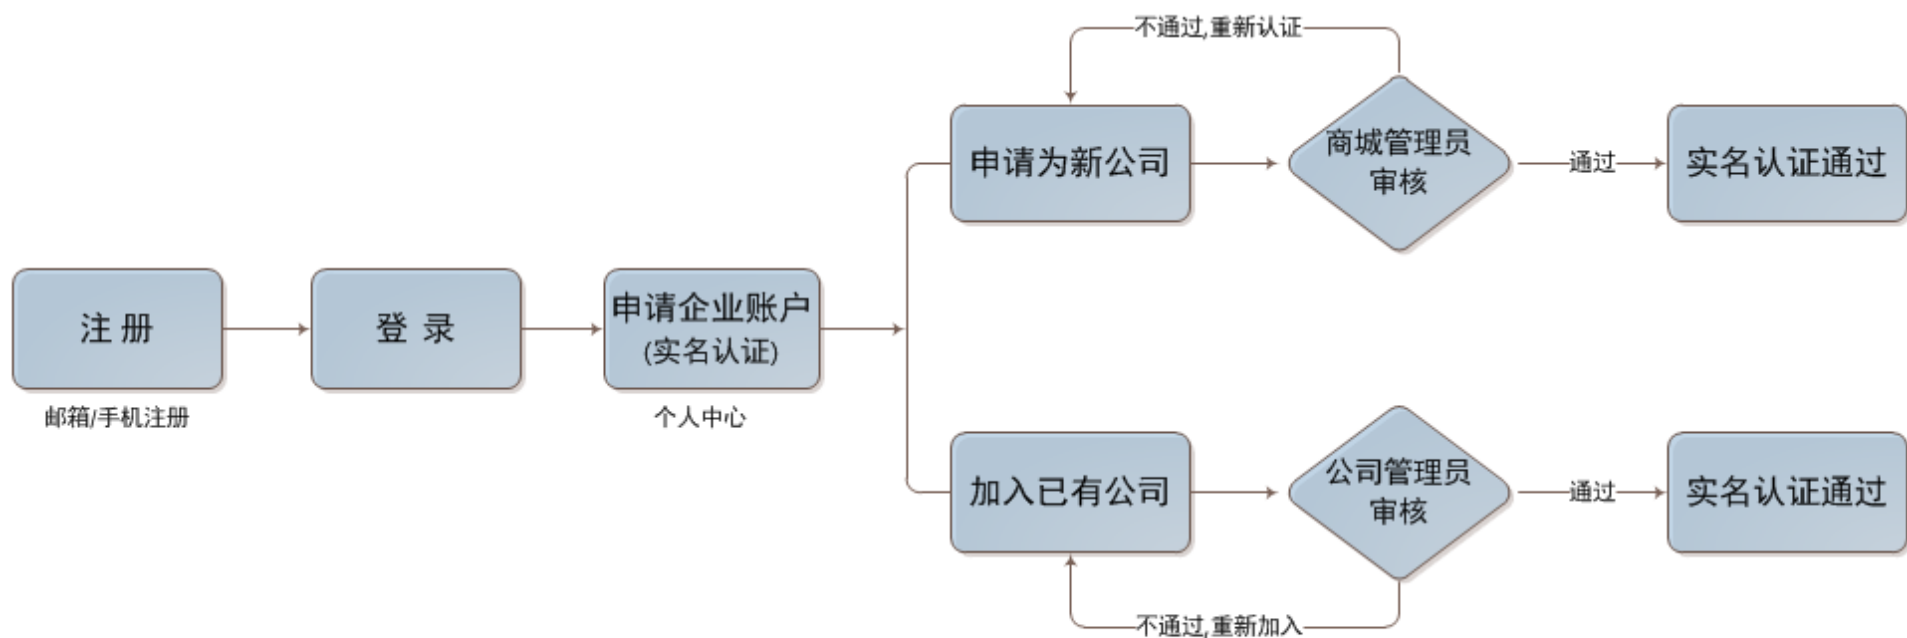

用户注册

企业微信号

客服专线：400-678-0626

服务邮箱：service@pexetech.com

网址：<http://www.zgyp168.com>

版本：PX-1703-V1

用户注册

- [进入商城](#)
- [注册账号](#)
- [用户登录](#)
- [申请企业账号](#)
- [个人中心](#)

1、在浏览器中输入www.zgyp168.com进入中工优品商城，点击‘免费注册’进入注册页面。

The screenshot shows a web browser window with the address bar containing www.zgyp168.com. The page header includes a search bar with the text "请输入产品名称或型号" and a "搜索" button. Below the search bar are navigation links: PLC | 电源 | 低电压器 | 机械手臂 | 端子台 | 滑台 | 连接器 | 变频器. The main navigation menu includes "全部工业品分类" (with a dropdown arrow), "首页", "商品集市", "采购平台", and "关于我们". A sidebar on the left lists various industrial categories: 加工制造, 生产材料, 安全与办公, 设备, 电控系统, 传动系统, 传感系统, 真空设备, 工业机器人, 机器人周边, 液气体控制, 仪器仪表, and 工业软体. The main content area features a large advertisement for "智能采集系统" (Smart Data Collection System) by Concep. The ad shows a black Concep device with an antenna, a handheld device displaying "累积计数 4785", and a smartphone displaying a data interface. The text "无缝对接“模保易”系统，数据随时随地查看" (Seamless connection to "Mold Protection Easy" system, data can be viewed anytime and anywhere) is displayed at the bottom of the ad.